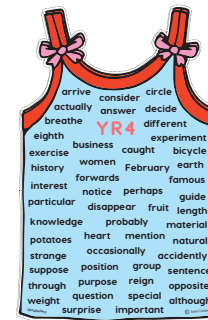

30
Keep your points!

FS

-6

for every word spelt wrong

Year 1

-5

for every word spelt wrong

Year 2