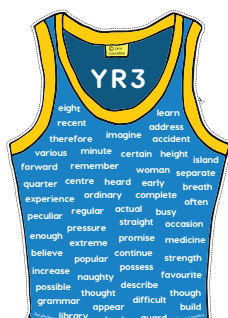

Vocabulary

Year 6

30
Keep your points!

FS

-7

for every word
spelt wrong

Year 1

-6